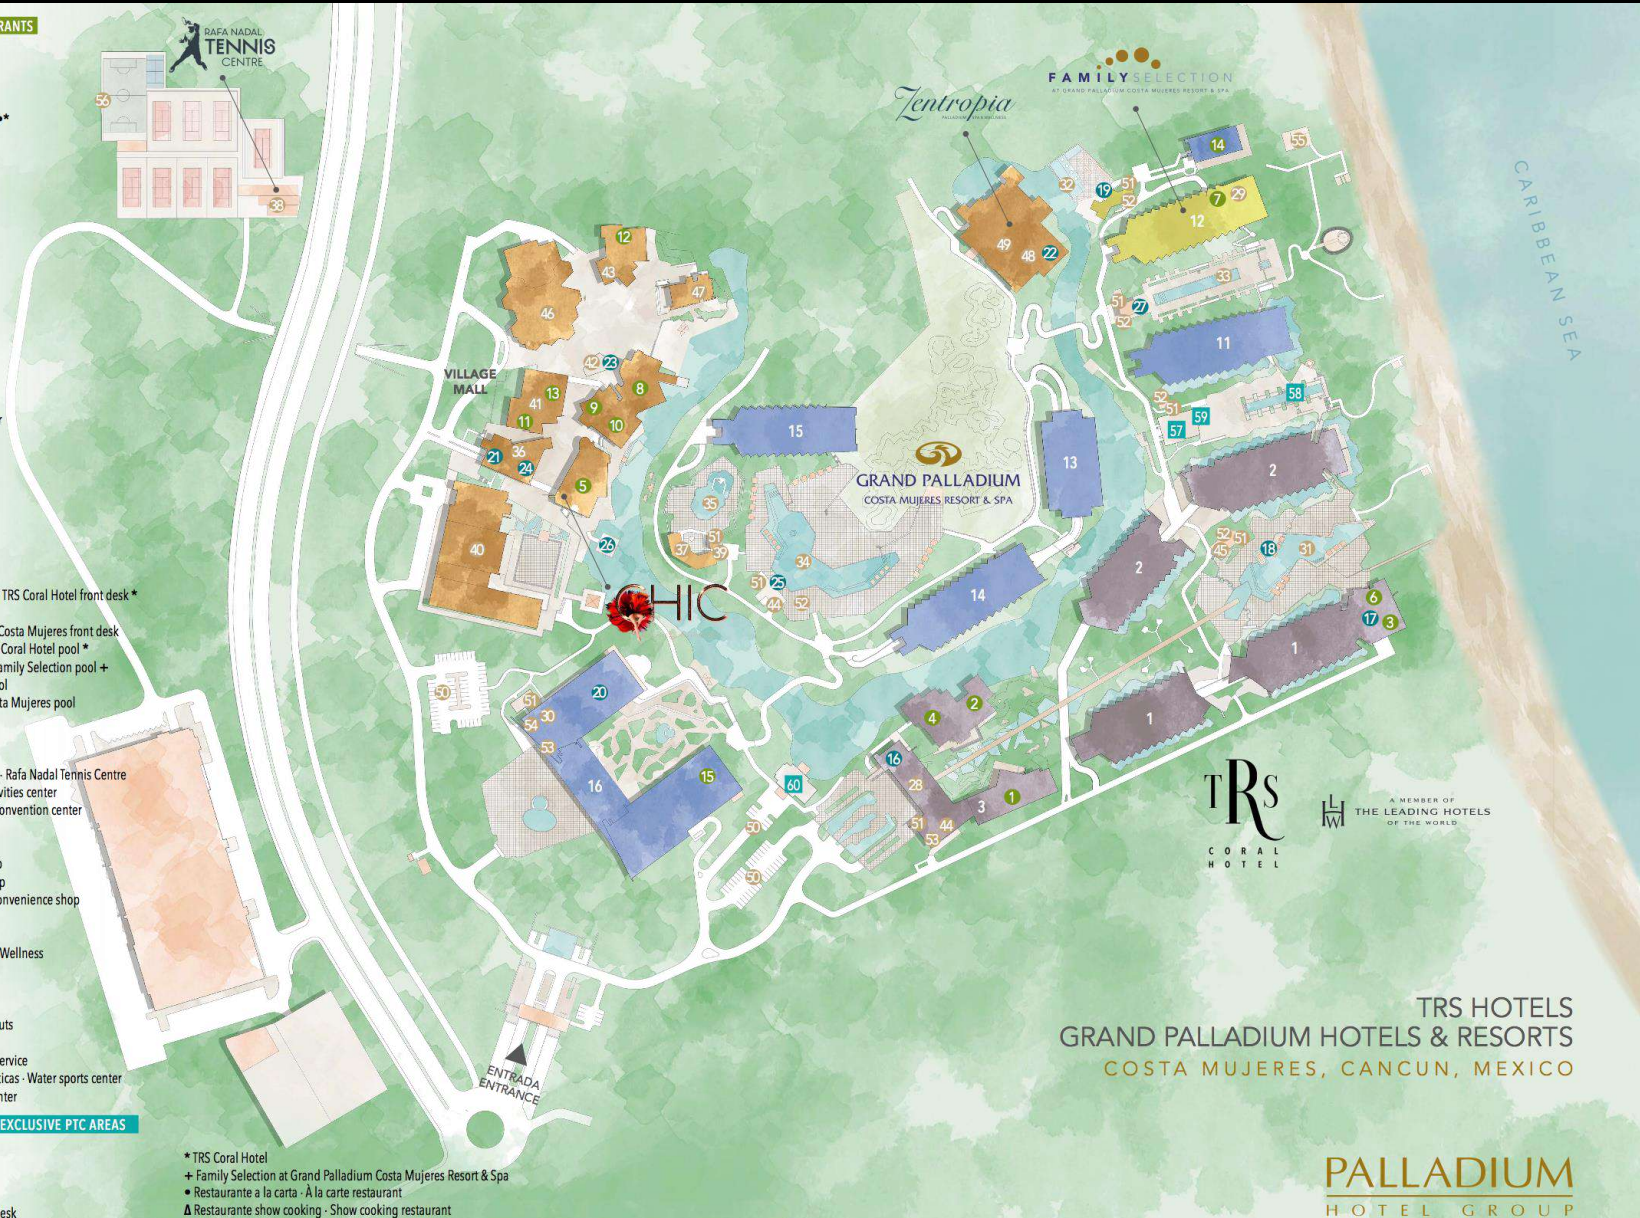

SERVICIOS - SERVICES

1. 28 Recepción TRS Coral Hotel - TRS Coral Hotel front desk *
2. 29 Family Lounge +
3. 30 Recepción Costa Mujeres - Costa Mujeres front desk
4. 31 Piscina TRS Coral Hotel TRS Coral Hotel pool *
5. 32 Piscina Family Selection - Family Selection pool +
6. 33 Piscina de playa - Beach pool
7. 34 Piscina Costa Mujeres - Costa Mujeres pool
8. 35 Piscina infantil - Kids' pool
9. 36 Black & White Junior Club
10. 37 Baby & Mini Club
11. 38 Centro de Tenis Rafa Nadal - Rafa Nadal Tennis Centre
12. 39 Centro de actividades - Activities center
13. 40 Centro de convenciones - Convention center
14. 41 Village Mall
15. 42 Joyería - Jewelry store
16. 43 Tienda de fotos - Photoshop
17. 44 Tienda de regalos - Gift shop
18. 45 Tienda de conveniencia - Convenience shop
19. 46 Teatro - Theater
20. 47 Capilla - Chapel
21. 48 Zentropia Palladium Spa & Wellness
22. 49 Gimnasio - Gymnasium
23. 50 Estacionamiento - Parking
24. 51 Servicios - Lavatories
25. 52 Casetas de toallas - Towel huts
26. 53 Cajero automático - ATM
27. 54 Servicio médico - Medical service
28. 55 Centro de actividades acuáticas - Water sports center
29. 56 Centro deportivo - Sport center

ÁREAS EXCLUSIVAS PTC - EXCLUSIVE PTC AREAS

1. 57 PTC Member's Lounge
2. 58 Piscina PTC - PTC pool
3. 59 Sala PTC - PTC Office
4. 60 Recepción PTC - PTC front desk

* TRS Coral Hotel

• Restaurante a la carta - À la carte restaurant

Δ Restaurante show cooking - Show cooking restaurant

TRS HOTELS
GRAND PALLADIUM HOTELS & RESORTS
COSTA MUJERES, CANCUN, MEXICO

PALLADIUM
HOTEL GROUP